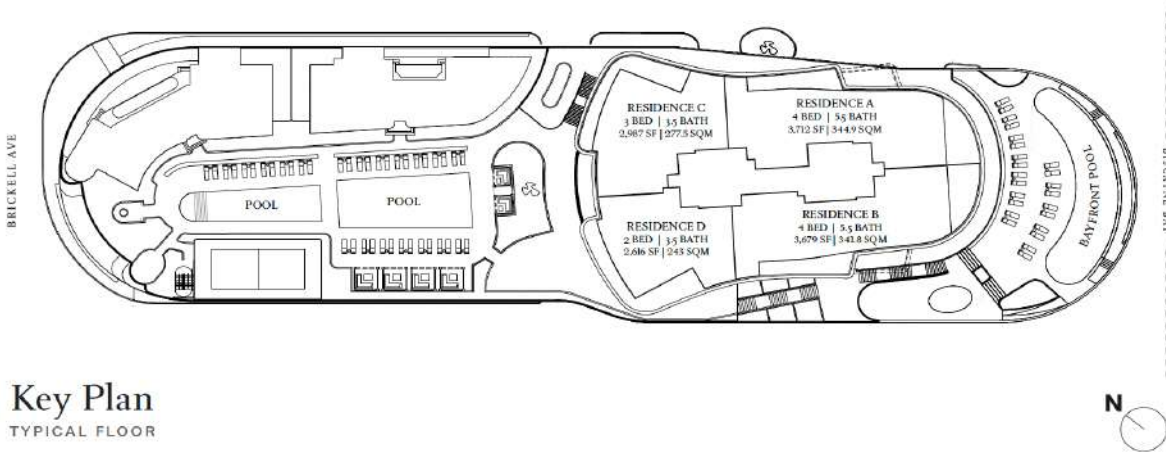

ST REGIS
MIAMI
THE RESIDENCES

Price Ranges

| Floor Plan | Price Range | Interior Sq Ft | Exterior Sq Ft |
|------------|-----------------|----------------|----------------|
| A | \$8.6M – \$9.6M | 3,712 | 734 |
| B | \$7.1M – \$9M | 3,679 | 734 |
| C | \$5.4- \$6.5 | 2,987 | 593 |
| D | \$3.9M – 5.4M | 2,616 | 593 |

Key Plan
TYPICAL FLOOR

The information in this document is confidential
Pricing & availability is subject to change anytime at sellers discretion